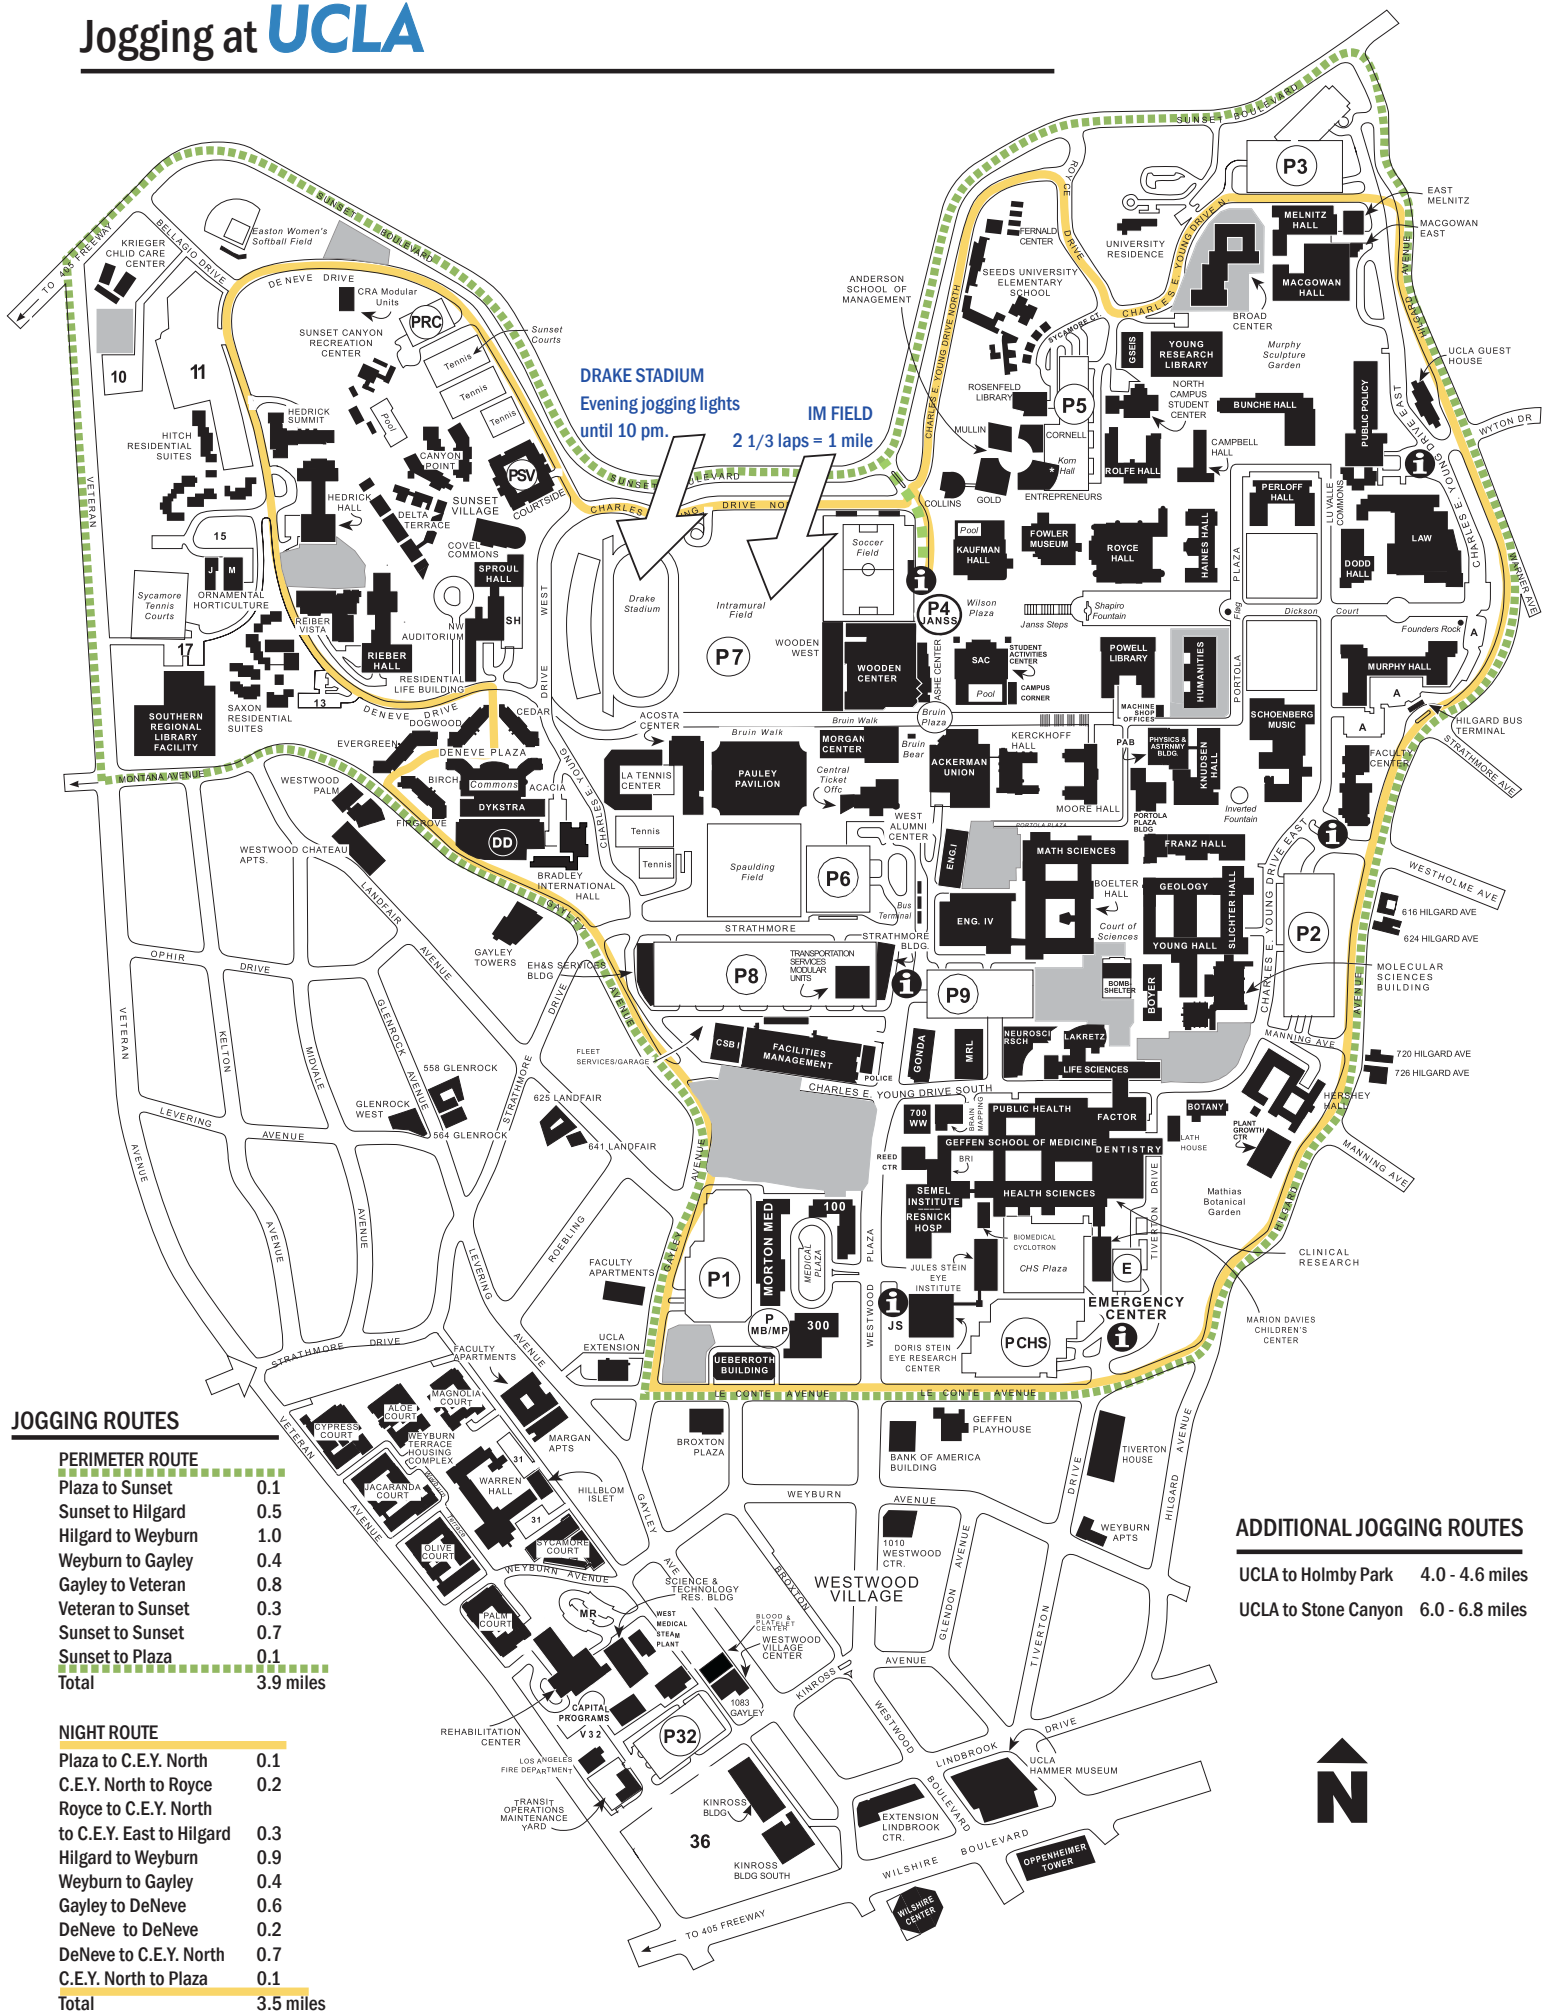

Jogging at UCLA

DRAKE STADIUM
Evening jogging lights until 10 pm.

IM FIELD
2 1/3 laps = 1 mile

JOGGING ROUTES

PERIMETER ROUTE

Plaza to Sunset	0.1
Sunset to Hilgard	0.5
Hilgard to Weyburn	1.0
Weyburn to Gayley	0.4
Gayley to Veteran	0.8
Veteran to Sunset	0.3
Sunset to Sunset	0.7
Sunset to Plaza	0.1
Total	3.9 miles

NIGHT ROUTE

Plaza to C.E.Y. North	0.1
C.E.Y. North to Royce	0.2
Royce to C.E.Y. North	0.3
to C.E.Y. East to Hilgard	0.3
Hilgard to Weyburn	0.9
Weyburn to Gayley	0.4
Gayley to DeNeve	0.6
DeNeve to DeNeve	0.2
DeNeve to C.E.Y. North	0.7
C.E.Y. North to Plaza	0.1
Total	3.5 miles

ADDITIONAL JOGGING ROUTES

- UCLA to Holmby Park 4.0 - 4.6 miles
- UCLA to Stone Canyon 6.0 - 6.8 miles